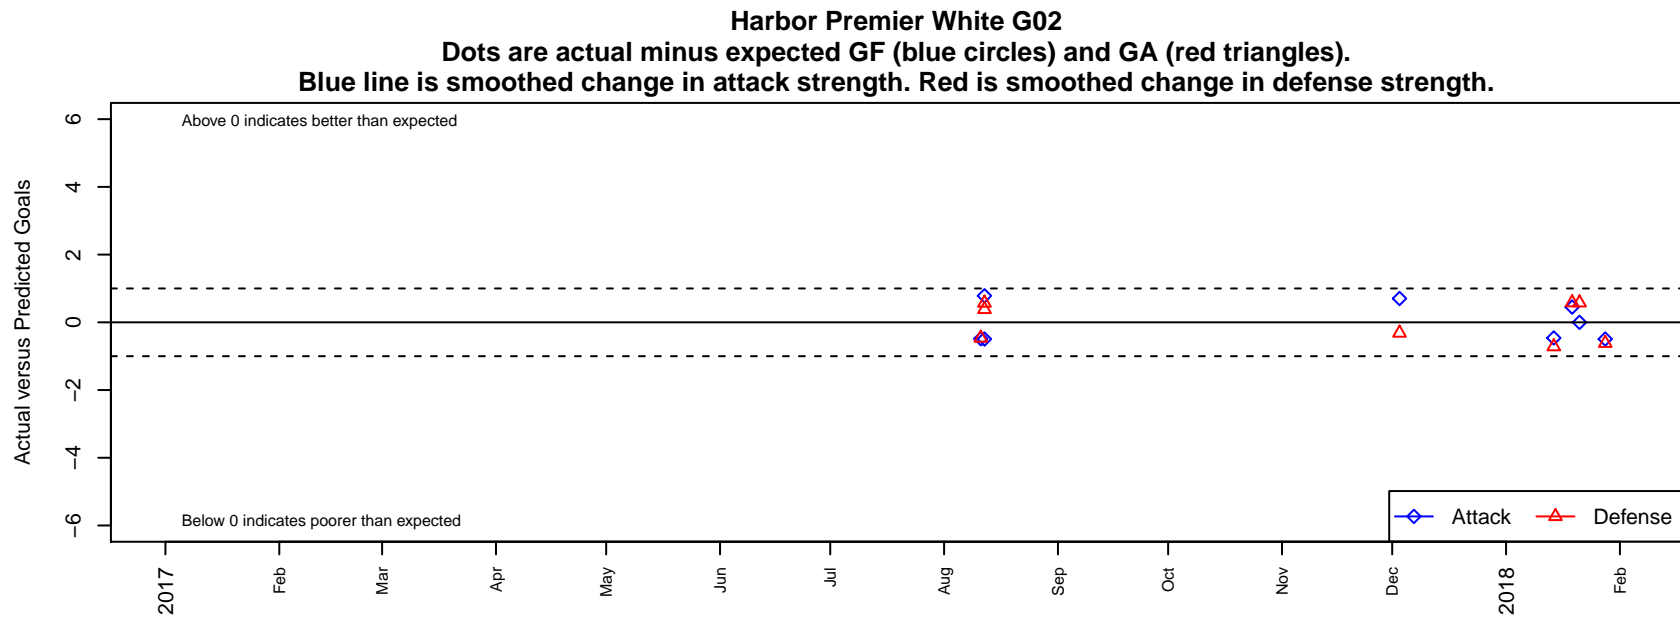

Harbor Premier White G02

Harbor FC
Gig Harbor, WA
G02 total strength=1272
attack=4.2 defense=6.29
fall league = RCL G02 Div 4

alt names used:
Harbor Premier G02 White
Harbor Premier G02 White B

Venues played:
2017 Eastside FC Cup GU16
2017 RCL G02 Div 4

**attack and defense variance (black dot)
relative to other teams
and top 10 in region**

**attack and defense rating
relative to others at age
and all opponents in last 13 months**

Performance relative to 13 month average