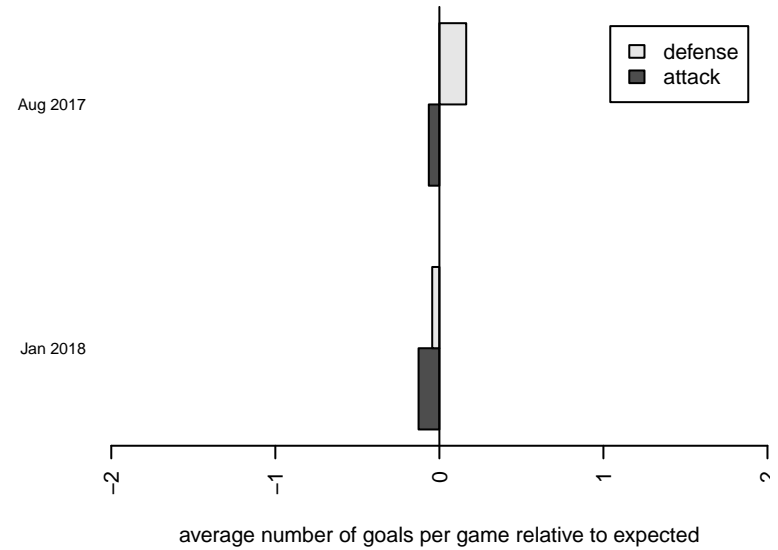

Performance relative to 13 month average