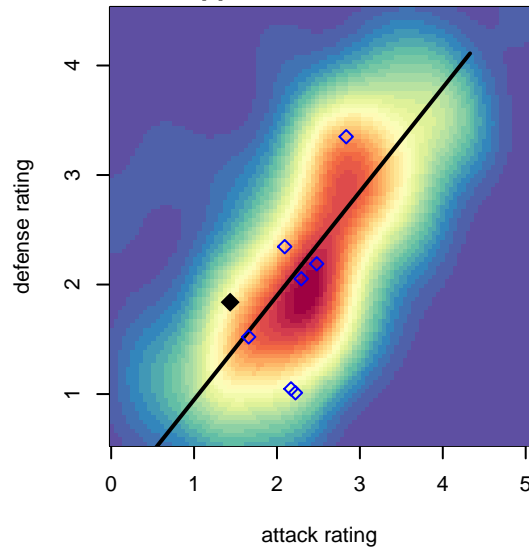

Harbor Premier White G02

Harbor FC
Gig Harbor, WA
G02 total strength=1272
attack=4.2 defense=6.29
fall league = RCL G02 Div 4

alt names used:
Harbor Premier G02 White
Harbor Premier G02 White B

Venues played:
2017 Eastside FC Cup GU16
2017 RCL G02 Div 4

**attack and defense variance (black dot)
relative to other teams
and top 10 in region**

**attack and defense rating
relative to others at age
and all opponents in last 13 months**

Performance relative to 13 month average