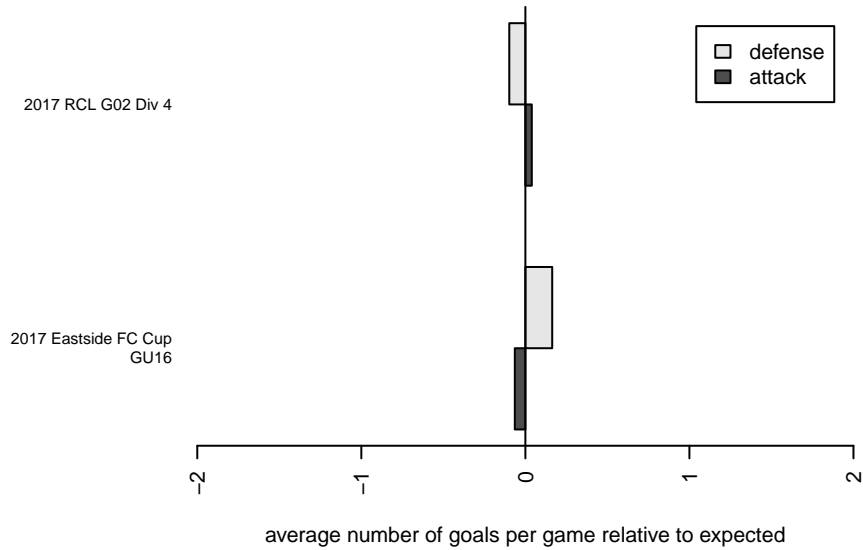

Harbor Premier White G02

Harbor FC
Gig Harbor, WA
G02 total strength=1272
attack=4.2 defense=6.29
fall league = RCL G02 Div 4

alt names used:
Harbor Premier G02 White
Harbor Premier G02 White B

Venues played:
2017 Eastside FC Cup GU16
2017 RCL G02 Div 4

**attack and defense variance (black dot)
relative to other teams
and top 10 in region**

**attack and defense rating
relative to others at age
and all opponents in last 13 months**

Performance relative to 13 month average