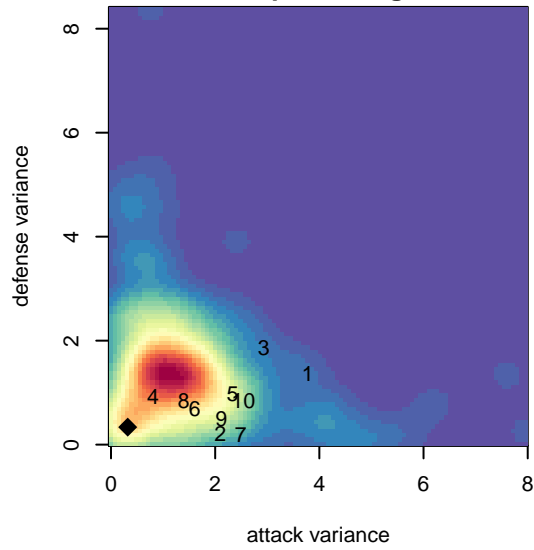

Harbor Premier White G02

Harbor FC
Gig Harbor, WA
G02 total strength=1272
attack=4.2 defense=6.29
fall league = RCL G02 Div 4

alt names used:
Harbor Premier G02 White
Harbor Premier G02 White B

Venues played:
2017 Eastside FC Cup GU16
2017 RCL G02 Div 4

**attack and defense variance (black dot)
relative to other teams
and top 10 in region**

**attack and defense rating
relative to others at age
and all opponents in last 13 months**

Performance relative to 13 month average