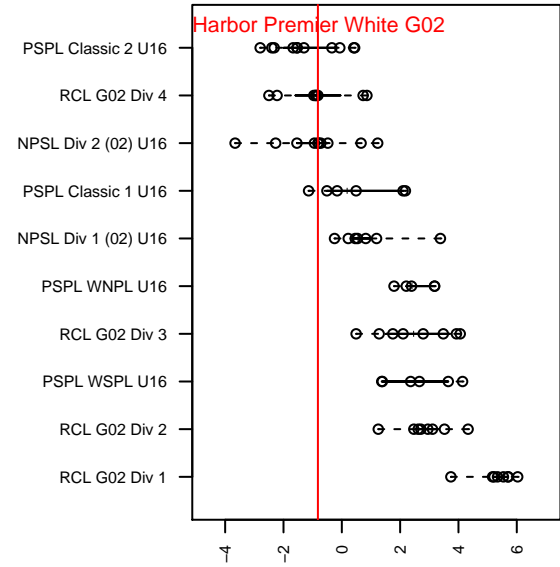

Harbor Premier White G02

Harbor FC
Gig Harbor, WA
G02 total strength=1272
attack=4.2 defense=6.29
fall league = RCL G02 Div 4

alt names used:
Harbor Premier G02 White
Harbor Premier G02 White B

Venues played:
2017 Eastside FC Cup GU16
2017 RCL G02 Div 4

**attack and defense variance (black dot)
relative to other teams
and top 10 in region**

**attack and defense rating
relative to others at age
and all opponents in last 13 months**

Performance relative to 13 month average